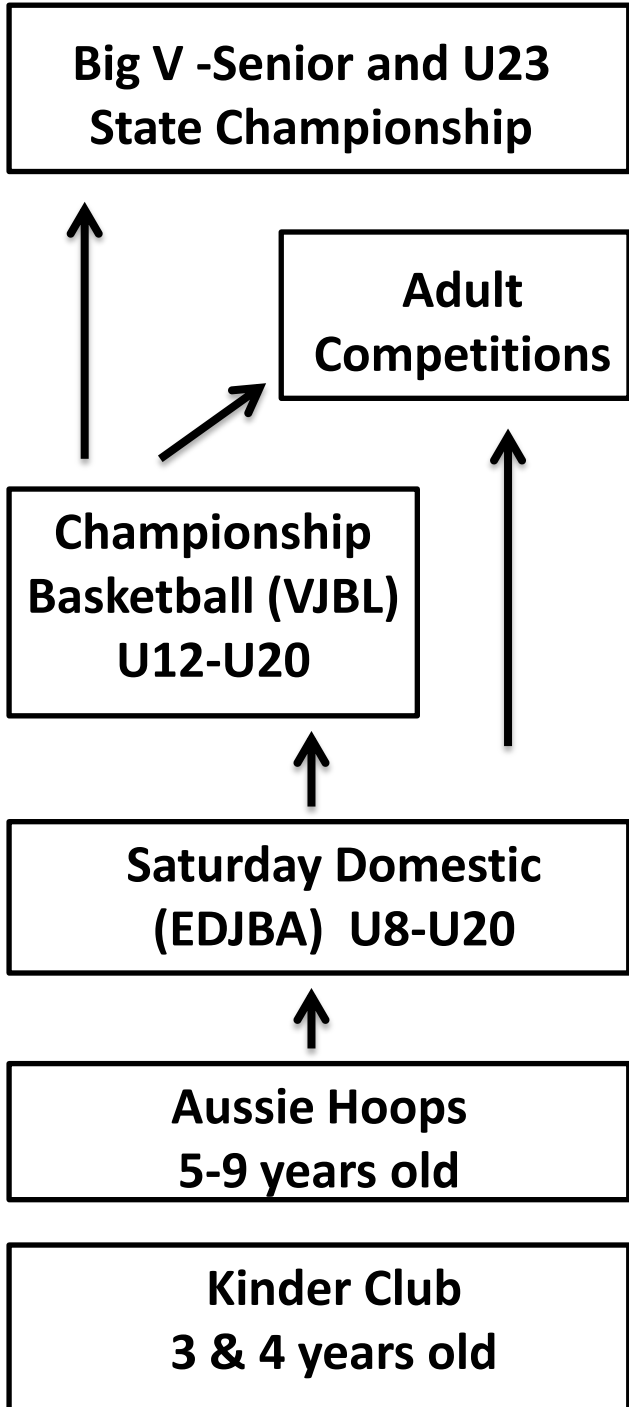

ELTHAM BASKETBALL

Guide to our Player and Coach Pathway

Eltham Playing/Coaching Pathway

Additional Development Programs

- High Performance Program (HPP)
- State Performance Program (SPP)
- Eltham Development Athlete Academy (EDAA)
- Wildcat Zone
- Wildcats Identification Academy (WIA)
- Development Squad

Other Development Opportunities:

- Open Trainings for 16s and 18s
 - Guard Development
 - Post Development
 - Individual Trainings
- Small Group Sessions
- Tours and Tournaments
 - Holiday Programs